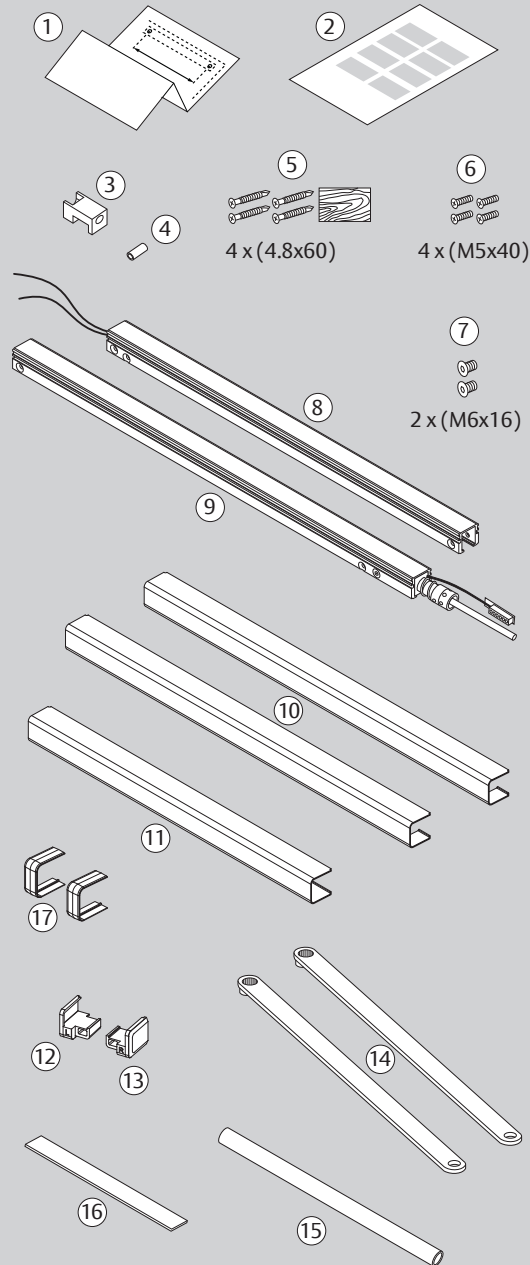

G461, G462, G464