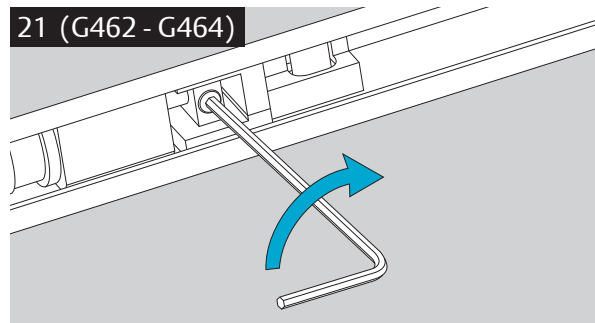

ASSA ABLOY

Abloy Oy
P.O.Box 108
80101 Joensuu
FINLAND
Tel.: +358-20 599 2501
Fax: +358-20 599 2209
www.assaabloy.com
www.abloy.com/dop

5.3.2019