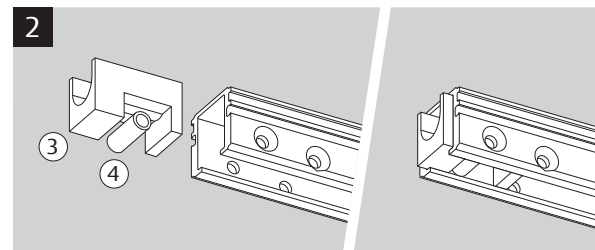

G461, G462, G464