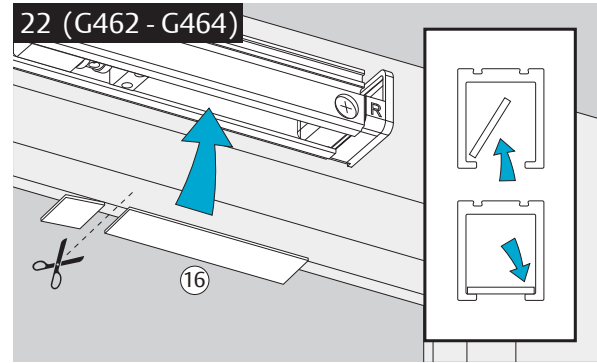

ASSA ABLOY

Abloy Oy
P.O.Box 108
80101 Joensuu
FINLAND
Tel.: +358-20 599 2501
Fax: +358-20 599 2209
www.assaabloy.com
www.abloy.com/dop

5.3.2019