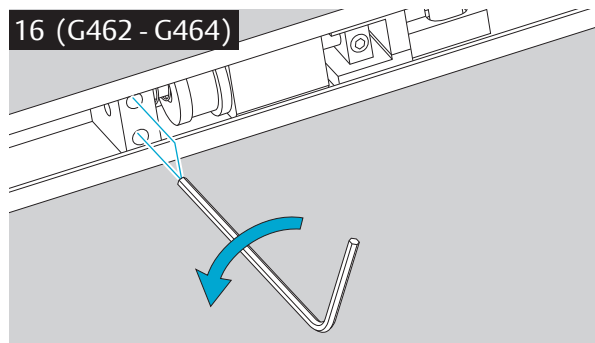

ASSA ABLOY

Abloy Oy
P.O.Box 108
80101 Joensuu
FINLAND
Tel.: +358-20 599 2501
Fax: +358-20 599 2209
www.assaabloy.com
www.abloy.com/dop

5.3.2019