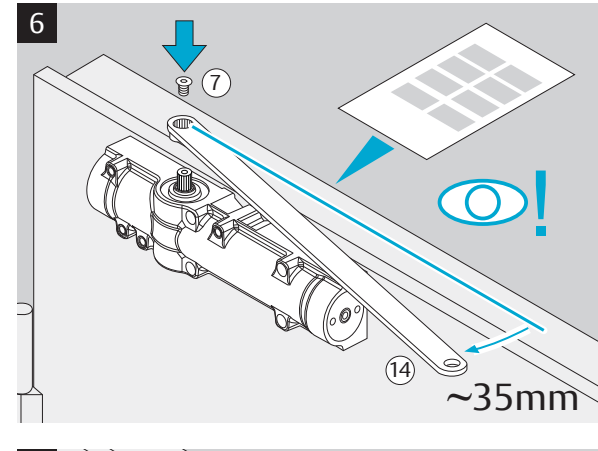

G461, G462, G464