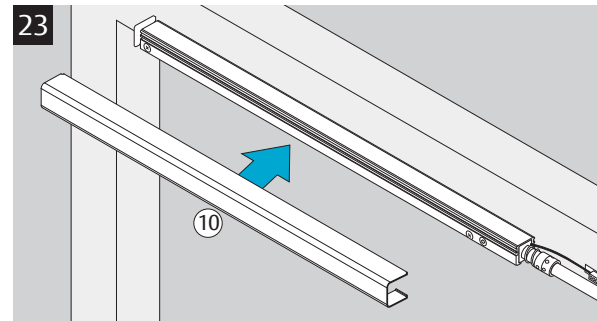

ASSA ABLOY

Abloy Oy
P.O.Box 108
80101 Joensuu
FINLAND
Tel.: +358-20 599 2501
Fax: +358-20 599 2209
www.assaabloy.com
www.abloy.com/dop

5.3.2019