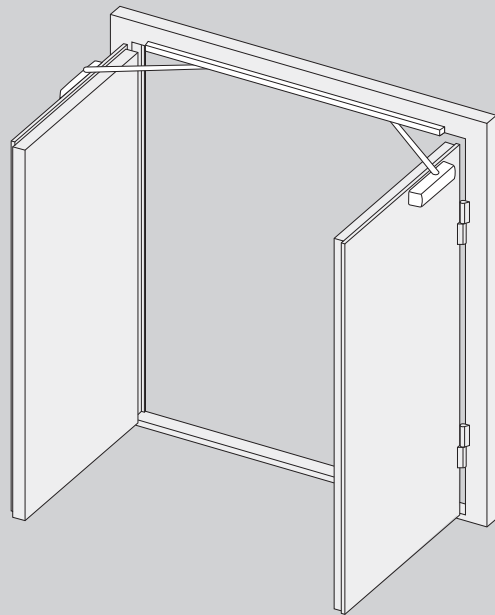

G461
G462
G464

ASSA ABLOY

Installation Instructions

6001019

| | | | | | | | | | |
|----------------------------|---|----|---|---|---|---|---|---|---|
| CE | Abloy Oy, PO Box 108, 80101 Joensuu, Finland www.abloy.com/dop | 10 | 3 | 8 | 6 | 3 | 1 | 1 | 3 |
| | FD461 G461 | | | | | | | | |
| Dangerous substances: None | | | | | | | | | |