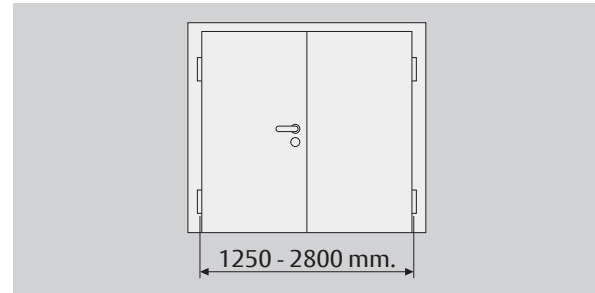

G461, G462, G464