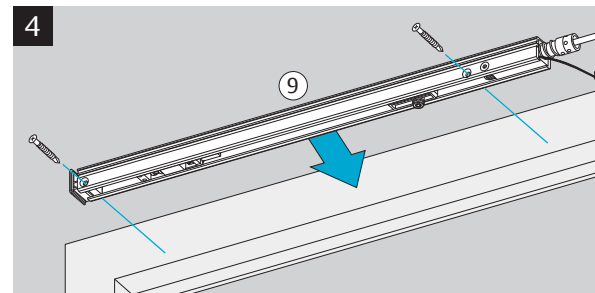

G461, G462, G464