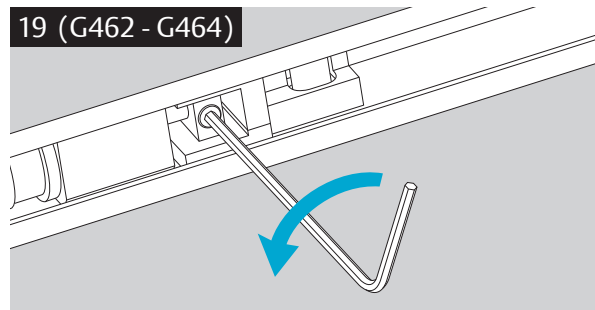

ASSA ABLOY

Abloy Oy
P.O.Box 108
80101 Joensuu
FINLAND
Tel.: +358-20 599 2501
Fax: +358-20 599 2209
www.assaabloy.com
www.abloy.com/dop

5.3.2019