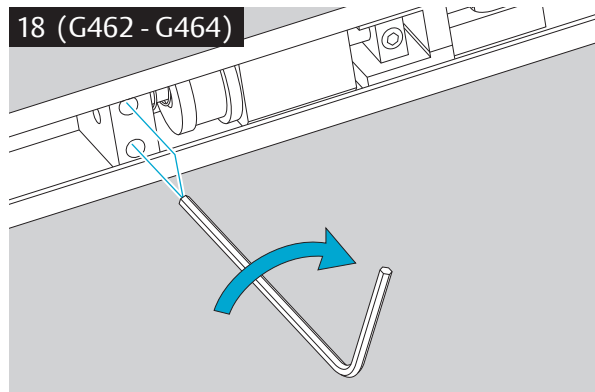

ASSA ABLOY

Abloy Oy
P.O.Box 108
80101 Joensuu
FINLAND
Tel.: +358-20 599 2501
Fax: +358-20 599 2209
www.assaabloy.com
www.abloy.com/dop

5.3.2019