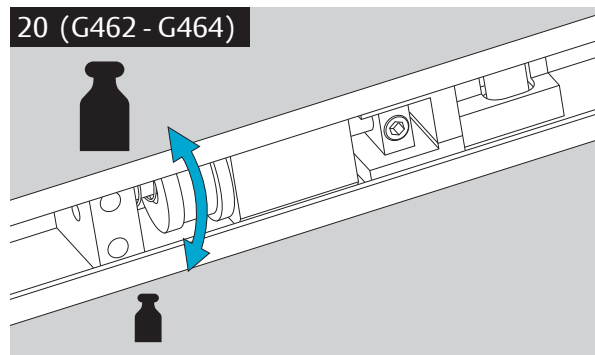

ASSA ABLOY

Abloy Oy
P.O.Box 108
80101 Joensuu
FINLAND
Tel.: +358-20 599 2501
Fax: +358-20 599 2209
www.assaabloy.com
www.abloy.com/dop

5.3.2019