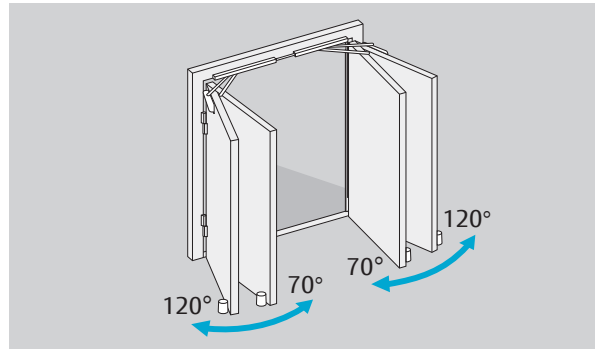

ASSA ABLOY

Abloy Oy
P.O.Box 108
80101 Joensuu
FINLAND
Tel.: +358-20 599 2501
Fax: +358-20 599 2209
www.assaabloy.com
www.abloy.com/dop

5.3.2019