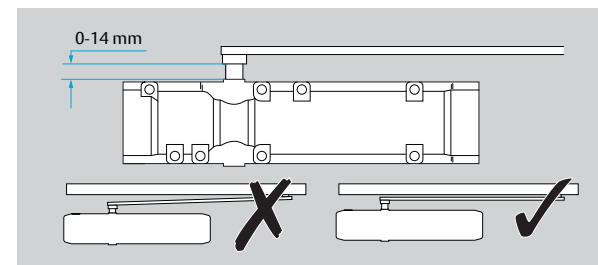

G461, G462, G464