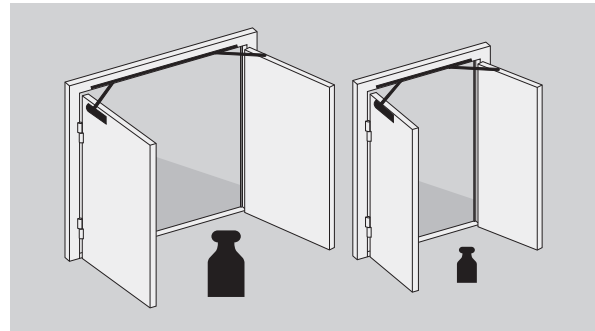

ASSA ABLOY

Abloy Oy
P.O.Box 108
80101 Joensuu
FINLAND
Tel.: +358-20 599 2501
Fax: +358-20 599 2209
www.assaabloy.com
www.abloy.com/dop

5.3.2019