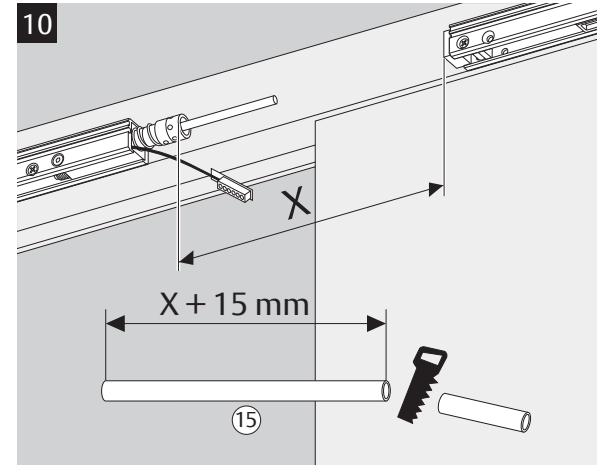

G461, G462, G464