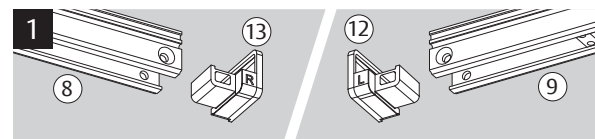

G461, G462, G464