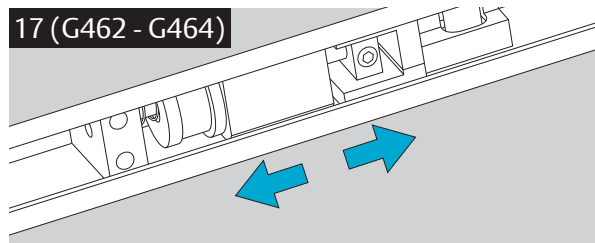

ASSA ABLOY

Abloy Oy
P.O.Box 108
80101 Joensuu
FINLAND
Tel.: +358-20 599 2501
Fax: +358-20 599 2209
www.assaabloy.com
www.abloy.com/dop

5.3.2019